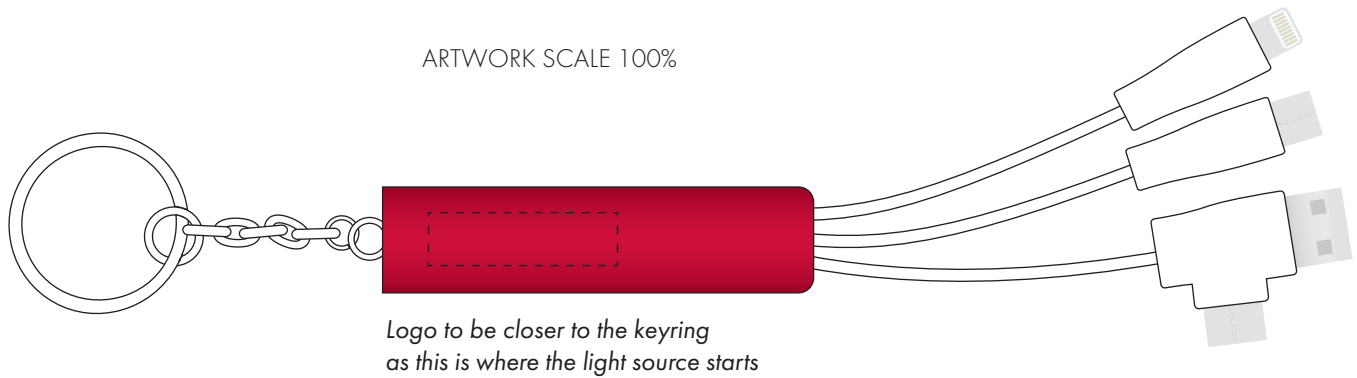

Your Ref:	Quantity:	Product Code: ZP1049
Our Ref:	Version: 1	Product Colour: RED

**PRINTING CONCERNS:**

We stock this item in the following colours

**PANTONE REFERENCE(S)**

● Engrave

ARTWORK SCALE 100%  
Max print area: 25mm x 7mm

Product Image for visualisation  
- colours may vary

The dashed line is to demonstrate print area and will not appear on your printed item

**PLEASE NOTE:**

- All colours including print and product are for visual purposes only and should not be regarded as the actual colour of the product and print.
- Some products may vary from batch to batch and may differ from previous orders.
- The colour and texture of a product can also have an effect on the final print colour.
- By approving this order we accept that you understand these terms.